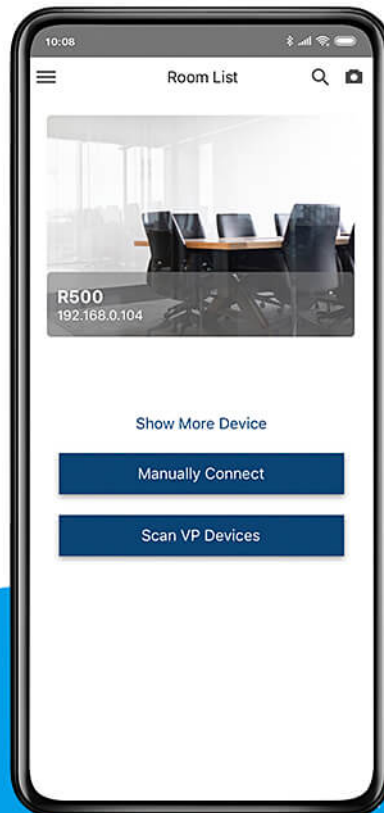

## ATEN Video Presentation Control App

Collaborate and Control Meeting Presentations with your mobile device

Join meetings via the ATEN Video Presentation Control App that allows you to collaborate and control meeting presentations directly from your smartphone. This free app features collaboration and control capabilities to help you deliver smooth, engaging, and productive meetings.

### Multiple Login Options

Auto search the network and click on any device to log in. Connect manually by entering IP address and Room Code, or just scan or load the device QR code for instant access.

### Present Wirelessly

Simply log in to the meeting and click "Start Sharing" to stream in presentation content directly from your smartphone.