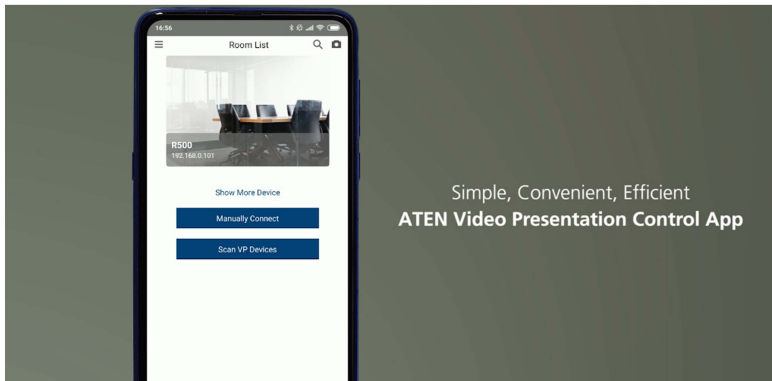

## ATEN Video Presentation Control App

Collaborate and Control Meeting Presentations with your mobile device

Join meetings via the ATEN Video Presentation Control App that allows you to collaborate and control meeting presentations directly from your smartphone. This free app features collaboration and control capabilities to help you deliver smooth, engaging, and productive meetings.

### Multiple Login Options

Auto search the network and click on any device to log in. Connect manually by entering IP address and Room Code, or just scan or load the device QR code for instant access.