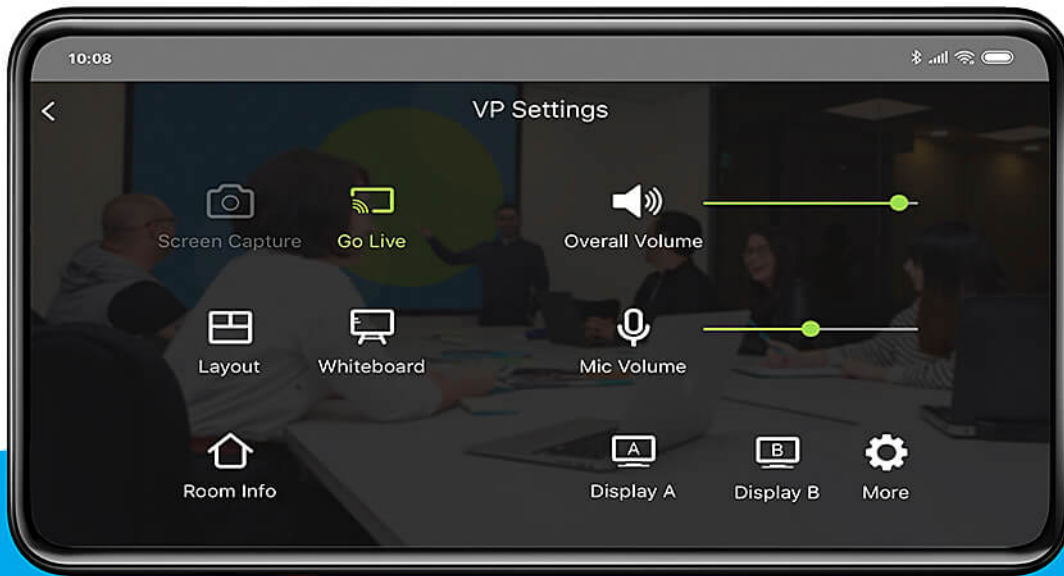

Instantly chat or send files to all meeting participants to enhance interaction and information sharing and ensure that everyone is on the same page.

**Intuitive Control**

Set layouts, switch sources, control audio and more.

## Features

The ATEN Video Presentation Control App is a free [mobile app](#) that supports iOS and Android operating systems. It provides direct and easy access to collaborate and control meeting presentations directly from one's mobile device.

- **Multiple Login Options**

- Auto scan the local network for devices or use the QR code/room code to log in.

- **Bi-directional Wireless Streaming**

- Stream presentation content from your mobile device with ease or 'Go Live' to share content to participants located elsewhere.

- **Quad View with Auto Layout**

- Shows up to 4 streamed-in sources and dynamically adjusts the screen layout per the number of sources.

- **Advanced Collaboration Features**

- White Board : take notes or make annotations on any file in real-time.
- Chat Room :allows participants to chat with each other or send files instantly.
- Easily Switch Video Sources: drag and drop to route multiple video sources to multiple displays effortlessly.
- Group Broadcasting : speak to remote participants using your own device.
- Intuitive Control : wrapped in an intuitive user interface, this app allows for audio stream controlling, layout setting, and more.