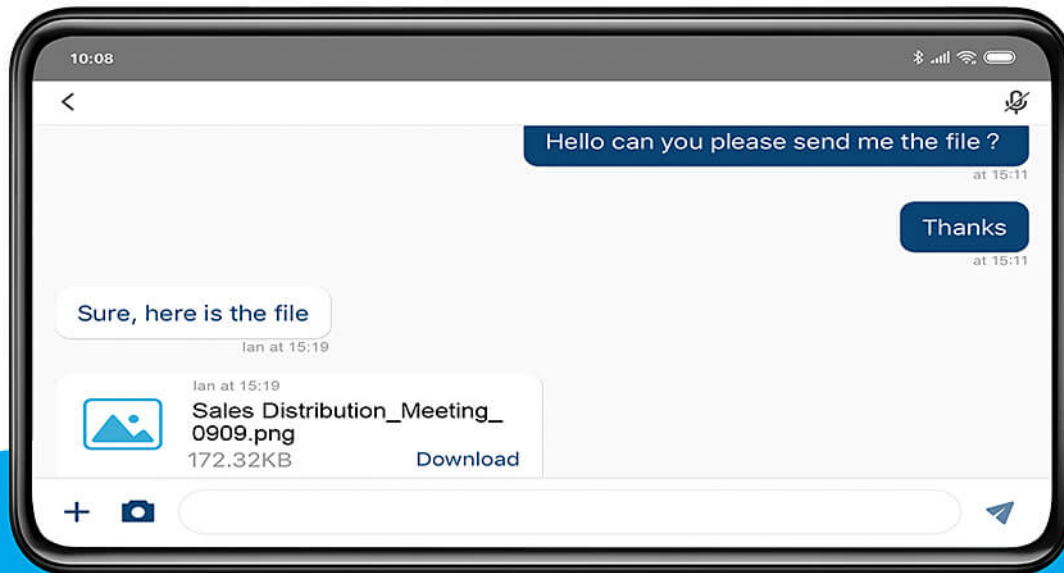

Chat Room Messaging

Instantly chat or send files to all meeting participants to enhance interaction and information sharing and ensure that everyone is on the same page.

Intuitive Control

Set layouts, switch sources, control audio and more.